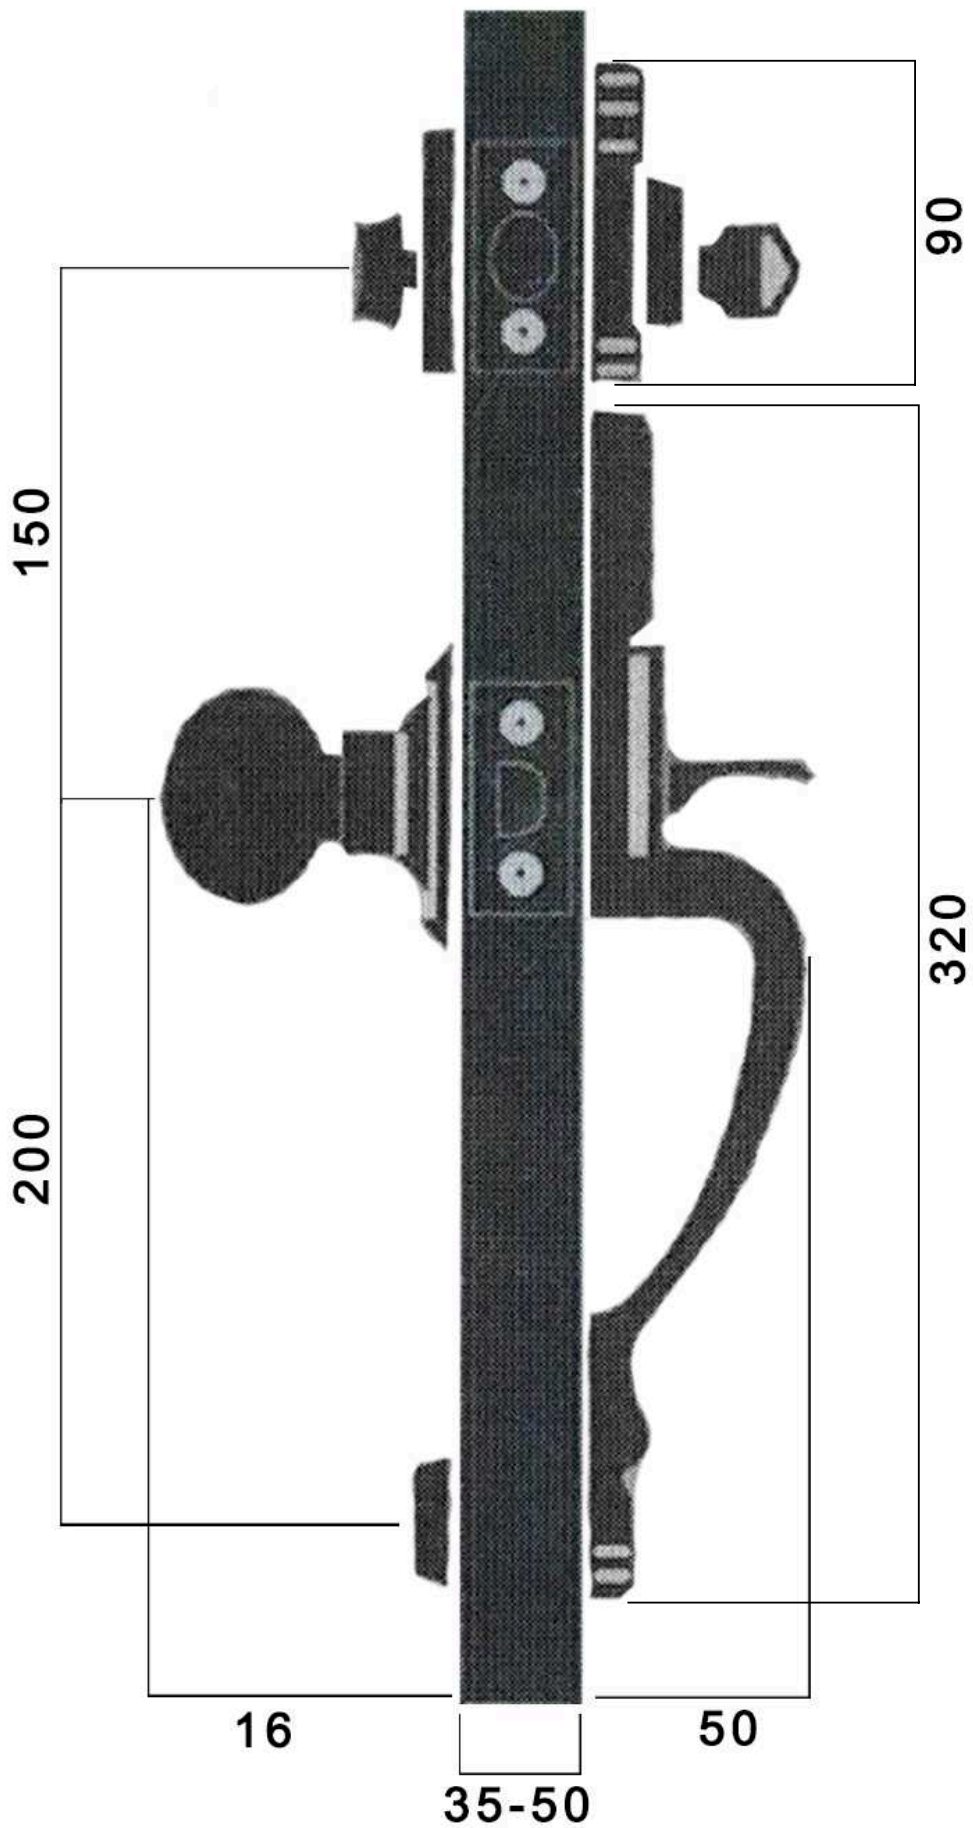

# Trojan Longhandle Entrance Lockset 8061

## LINE DIAGRAM

ONE SIDE HANDLE