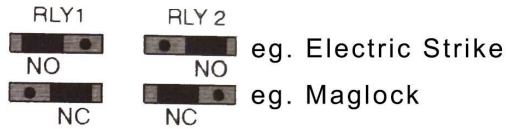

# Fortis Access Keypad System Fitting Instructions - F101015

- 1. Orange Wire - Relay 1
- 2. Violet - Relay 1
- 3. Blue - Spare
- 4. Black - Negative (0V)
- 5. Red - Positive (12 to 24VDC)
- 6. Brown - Door Contact
- 7. Yellow - Push Button
- 8. Grey - Relay 2
- 9. White - Relay 2
- 10. Green - N/A
- 11. Pink - N/A
- 12. Pink - N/A