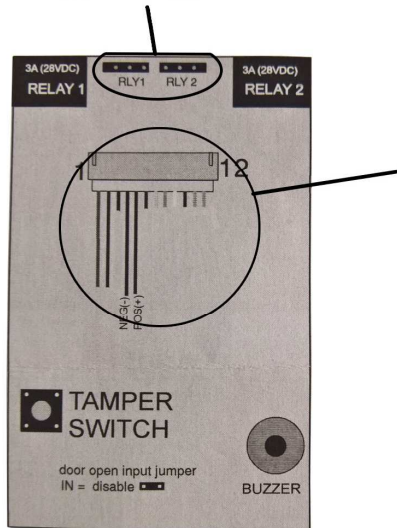

# Fortis Access Keypad System Fitting Instructions - F101015

- 1. Orange Wire - Relay 1
- 2. Violet - Relay 1
- 3. Blue - Spare
- 4. Black - Negative (0V)
- 5. Red - Positive (12 to 24VDC)
- 6. Brown - Door Contact
- 7. Yellow - Push Button
- 8. Grey - Relay 2
- 9. White - Relay 2
- 10. Green - N/A
- 11. Pink - N/A
- 12. Pink - N/A