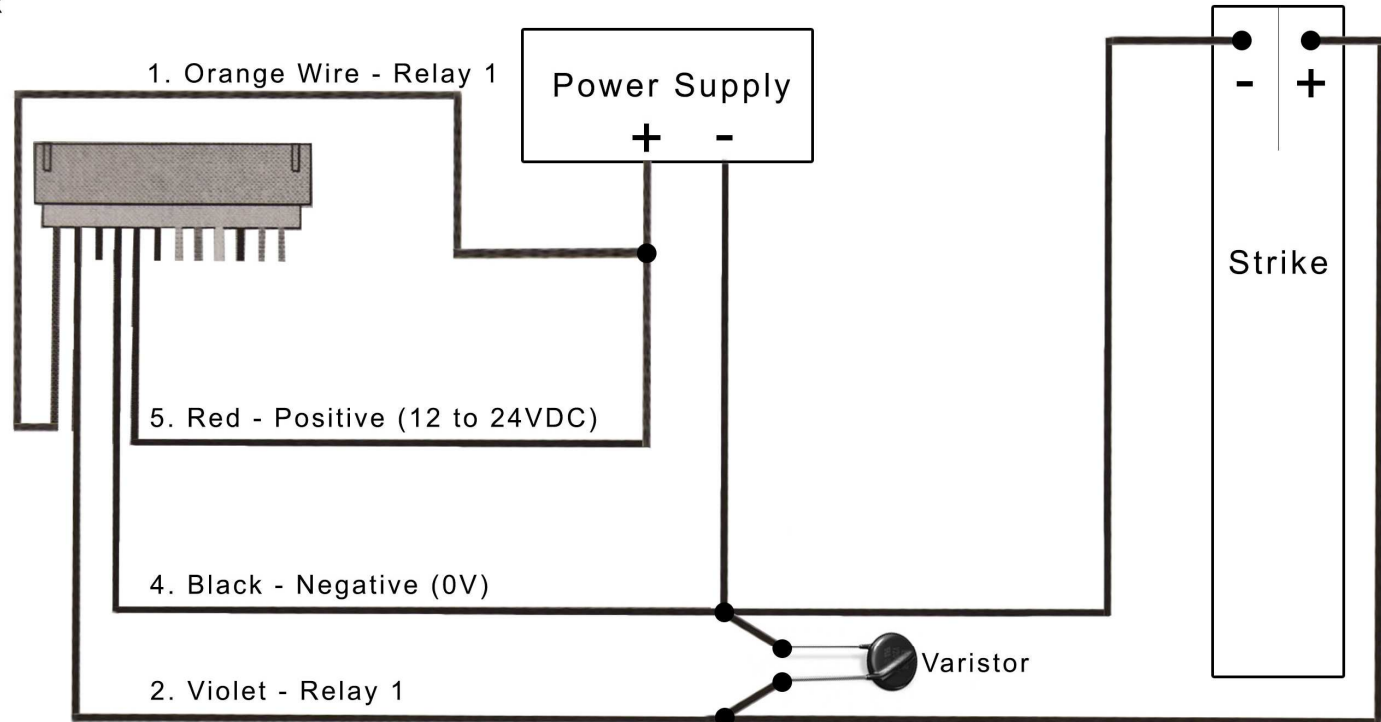

# Fortis Access Keypad System Fitting Instructions - F101015

- 1. Orange Wire - Relay 1
- 2. Violet - Relay 1
- 3. Blue - Spare
- 4. Black - Negative (0V)
- 5. Red - Positive (12 to 24VDC)
- 6. Brown - Door Contact
- 7. Yellow - Push Button
- 8. Grey - Relay 2
- 9. White - Relay 2
- 10. Green - N/A
- 11. Pink - N/A
- 12. Pink - N/A